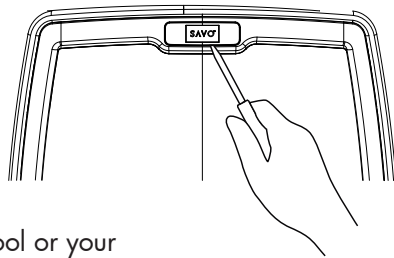

140306 / Art.no 039097 - Produced by: EFG, Market support.

SAVO®

SAVO®

Assembly instructions for head support on Savo Soul

Monteringsanvisning för nackstöd på Savo Soul

1.

Use thin tool or your finger nails to remove cover. No sharp tools.